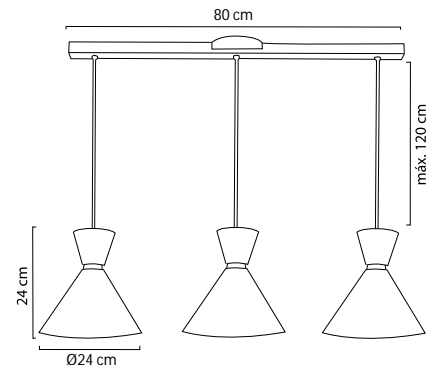

MX-CL8031/N/C3
Base circular 25cm